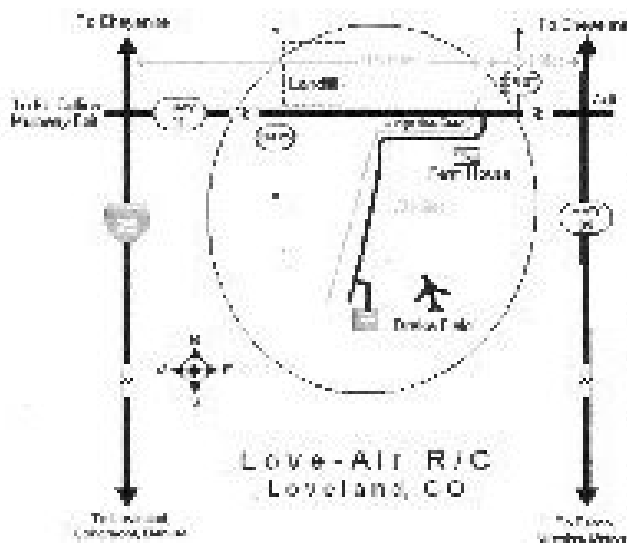

# R/C Airplane Racing

Come see model airplanes racing a 2.5 mile course at speeds in excess of 170 MPH! Free for spectators.

**3 classes will be flown:**

**AMA 428 Q-500, AMA 424 Q-500 and  
Skyraider beginner class .40-.46**

**Saturday May 10, 9:a.m. Lunch  
served for small fee. 5 rounds  
flown till 4:00 p.m.**

*For more info contact:  
Rich Perry 9704126873  
rperry@peakpeak.com  
Fuel and props provided  
AMA required for  
entries*