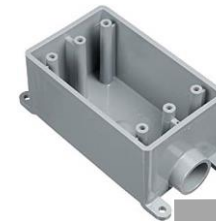

Power

Silfab SLA-M 310 Solar Panel (2)

Outback Power FlexMax FM60 Charge Controller

Charging

12V Charging Ports (12x)

CONEX Inside Components

Temp Sensor

Sealproof 1-Gang Slim Weatherproof Outdoor Outlet Cover (6)

CONEX Outside Components

CONEX Roof

30 Amp Circuit Breaker

10 AWG

4 AWG

60 Amp Circuit Breaker w/ mini breaker box

CONEX Inside Components

12 AWG

General Specialties S-Rail - 2 Module Ground Mount (size C module) (#9120026)

Odyssey 31-Performnc AGM Sealed (2x)
12V 99Ah Battery 198 Amp Hr)
(wired in parallel)

LARC Charging Station

1

2

3

DC Switch

4

5

6

Charging Ports
(12x)

Volt/Amp Meter

Charging Outlets
(6x)

Waterproof covers
w/ side swing
1 Gang Box

½ inch PVC
w/ 6x 12 gage
wire