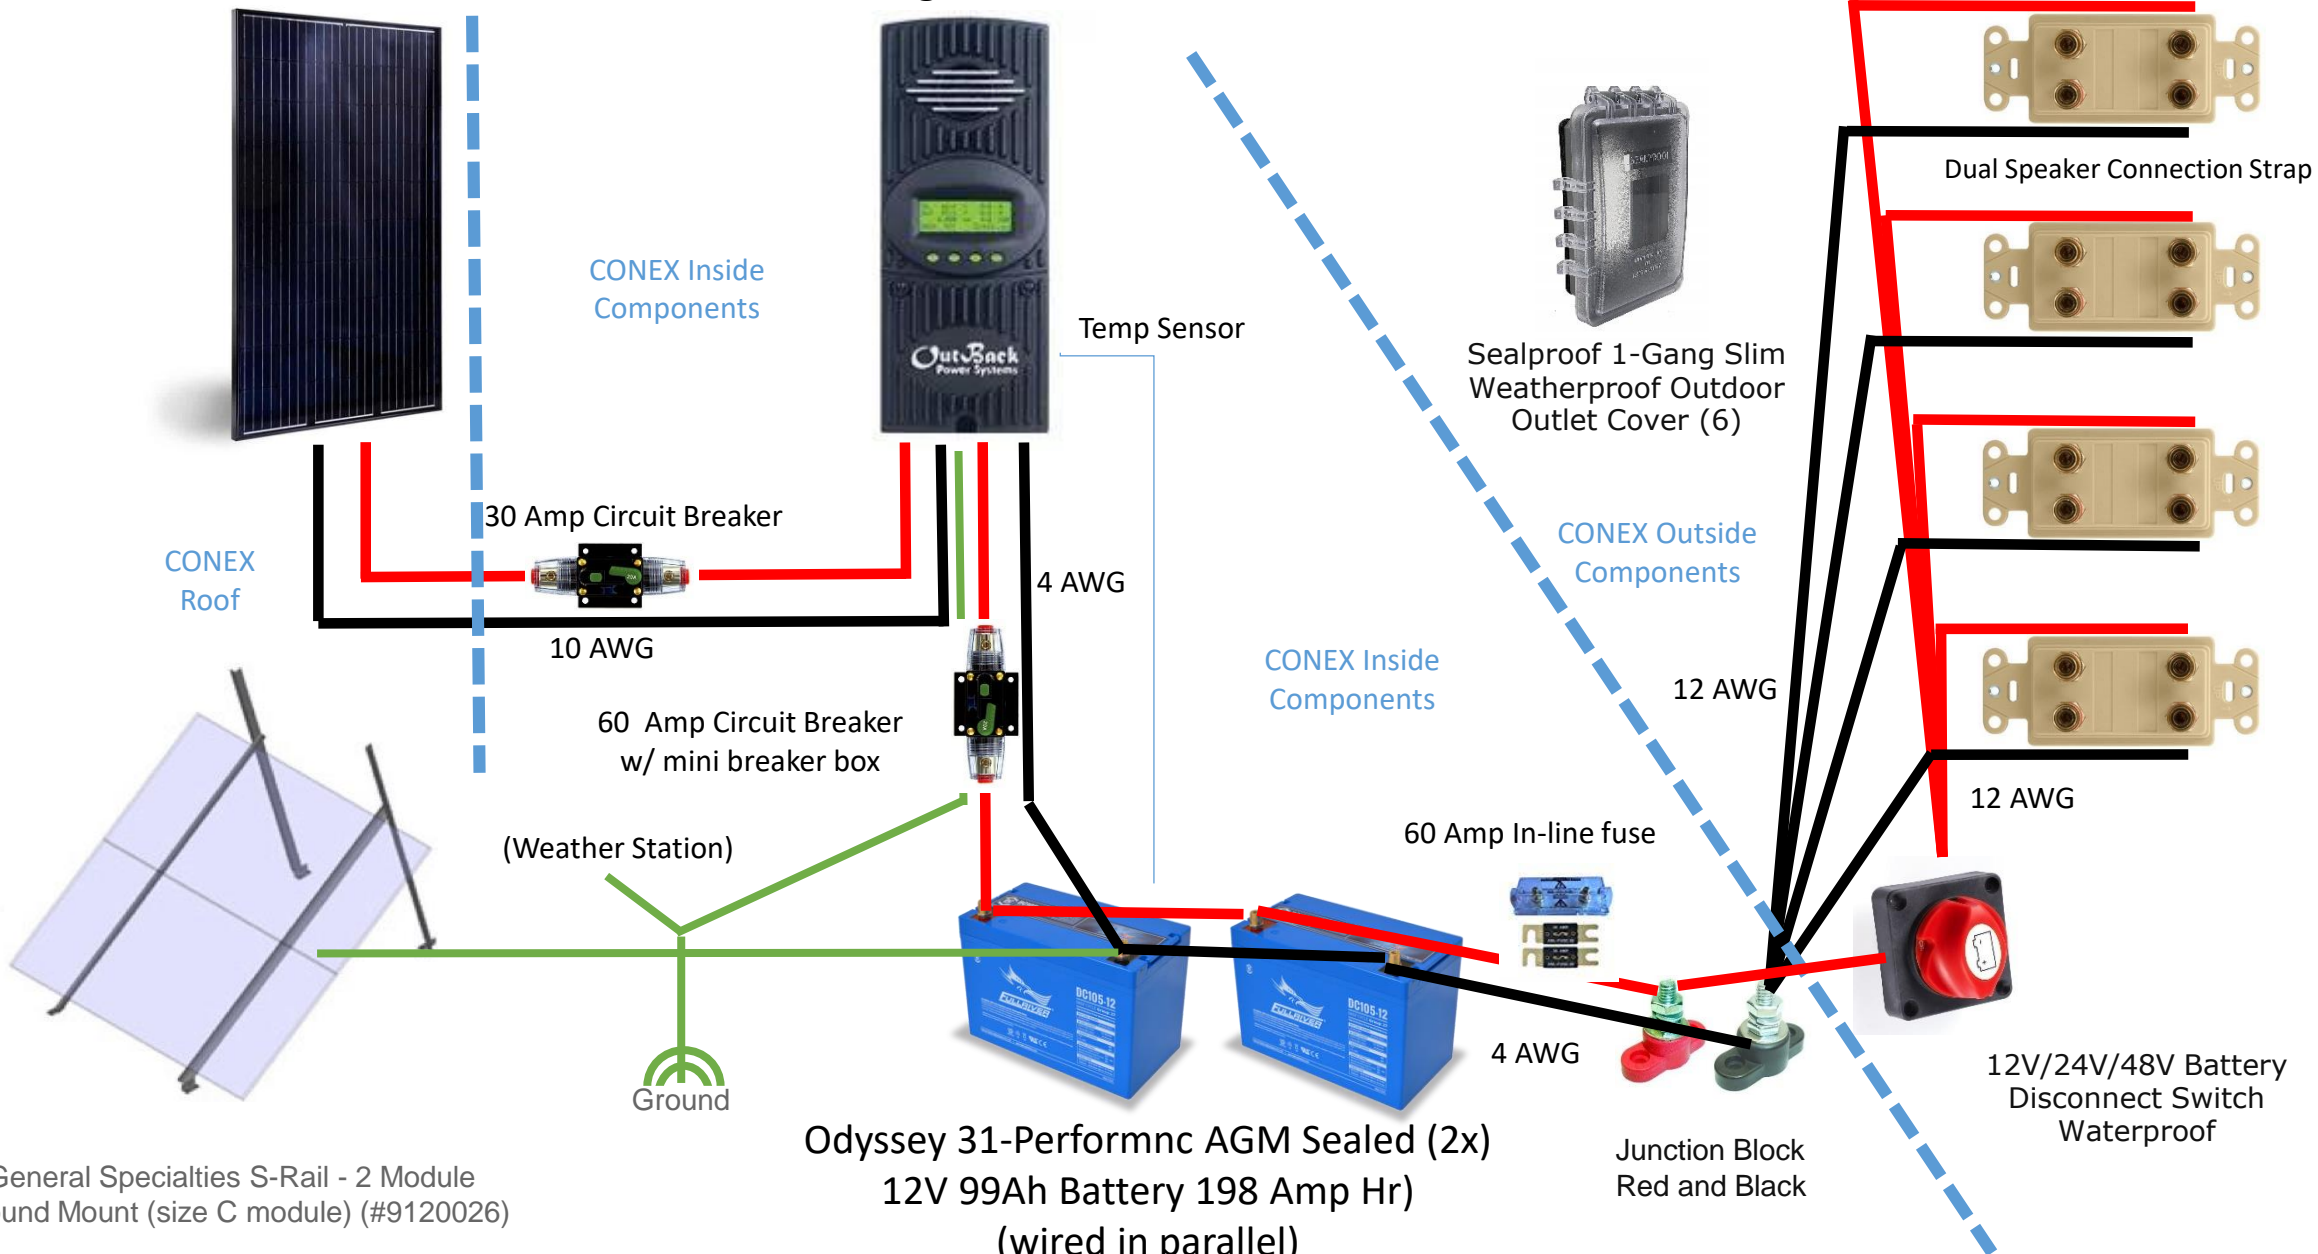

CONEX Outside Components

CONEX Roof

30 Amp Circuit Breaker

10 AWG

4 AWG

60 Amp Circuit Breaker w/ mini breaker box

CONEX Inside Components

12 AWG

(Weather Station)

60 Amp In-line fuse

12 AWG

Ground

4 AWG

Junction Block Red and Black

12V/24V/48V Battery Disconnect Switch Waterproof

Dual Speaker Connection Strap

General Specialties S-Rail - 2 Module Ground Mount (size C module) (#9120026)

Odyssey 31-Performnc AGM Sealed (2x)
12V 99Ah Battery 198 Amp Hr)
(wired in parallel)

LARC Charging Station

1

2

3

DC Switch

4

5

6

Charging Ports
(12x)

Volt/Amp Meter

Charging Outlets
(6x)

Waterproof covers
w/ side swing
1 Gang Box

½ inch PVC
w/ 6x 12 gage
wire